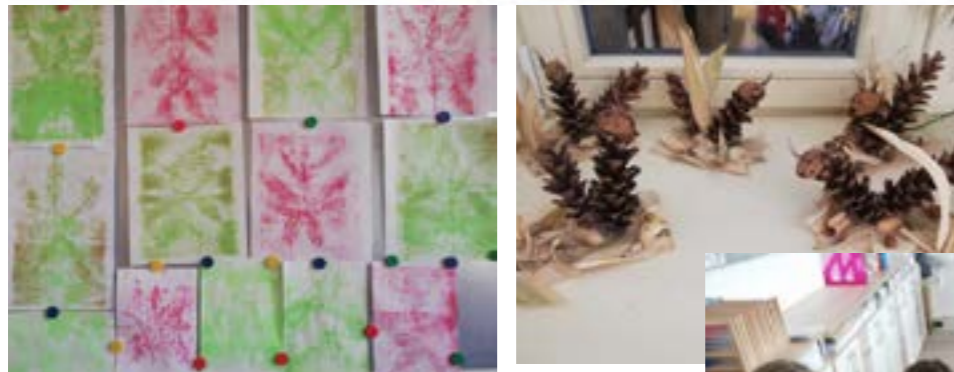

The background features a watercolor illustration of autumn-themed elements. At the top left, there are branches with leaves in shades of red, orange, and purple. To the right, a large, light-colored pumpkin is shown. On the right side, there are more yellow and green leaves. At the bottom left, a green pumpkin is depicted. At the bottom right, there are yellow pumpkins and a branch with small red berries. The overall style is soft and artistic.

Výstavy Kurta Gebauera trubkounů a pitoreskních trpaslíků

Halloween lampičky

Latinsko-americké tance - ukázková hodina

DRUŽINA ŘÍJEN

1. TRÍDA 1.A

1.B

**2. TŘÍDA
2.A a 2.B**

3. B Papírové dýně