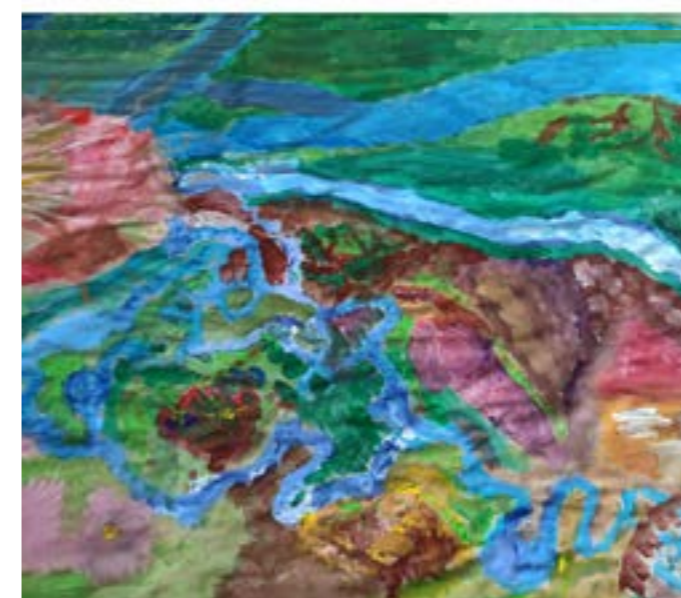

The background features a watercolor illustration of autumn-themed elements. At the top left, there are branches with leaves in shades of red, orange, and purple. To the right, a large, light-colored pumpkin is shown. On the right side, there are more yellow and green leaves. At the bottom left, a green pumpkin is depicted. At the bottom right, there are yellow pumpkins and a branch with small red berries. The overall style is soft and artistic.

3. B
Halloween lampičky

Vyšehrad

3. B
Podzimní
sovičky

3.A + 3.B + 4. A
Latinsko-americké tance

4. A

Zábavné odpoledne na téma zvířátka